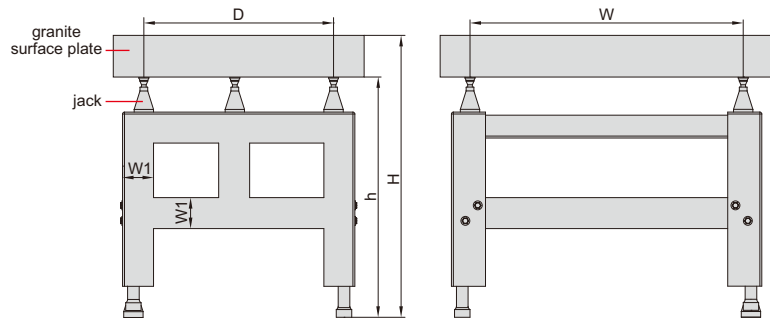

STANDS FOR GRANITE SURFACE PLATES

- For medium size granite surface plates
- 5 jacks are included
- Adjusting range of jacks: 25mm
- One foot on the bottom is adjustable

Low stands

| Code | For granite surface plate | W | D | H (with granite surface plate) | h (without granite surface plate) | W1 |
|------------------|---|------|-----|--------------------------------|-----------------------------------|-----|
| 6902-64A | 630x400x80mm (code 6900-064 and 6900-164) | 352 | 224 | 775-800 | 695-720 | 80 |
| 6902-66A | 630x630x100mm (code 6900-066 and 6900-166) | 352 | 352 | 775-800 | 675-700 | 80 |
| 6902-85A | 800x500x100mm (code 6900-085 and 6900-185) | 448 | 280 | 775-800 | 675-700 | 80 |
| 6902-106A | 1000x630x140mm (code 6900-0106 and 6900-1106) | 560 | 352 | 755-780 | 615-640 | 80 |
| 6902-101A | 1000x1000x150mm (code 6900-0101 and 6900-1101) | 560 | 560 | 755-780 | 605-630 | 80 |
| 6902-128A | 1200x800x160mm (code 6900-0128 and 6900-1128) | 672 | 448 | 755-780 | 595-620 | 80 |
| 6902-161A | 1600x1000x180mm (code 6900-0161 and 6900-1161) | 896 | 560 | 755-780 | 575-600 | 80 |
| 6902-201A | 2000x1000x220mm (code 6900-0201 and 6900-1201) | 1120 | 560 | 755-780 | 535-560 | 100 |
| 6902-202A | 2000x1500x250mm (code 6900-0202 and 6900-1202) | 1120 | 840 | 755-780 | 505-530 | 100 |